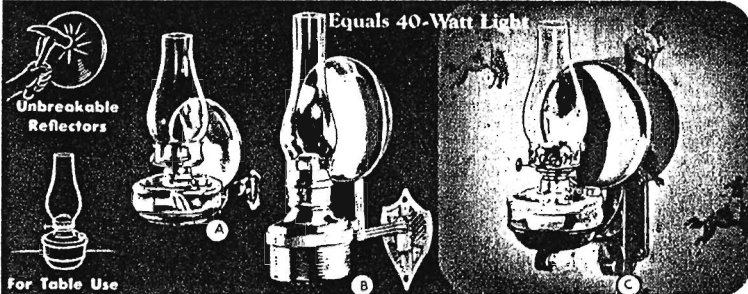

Equals 40-Watt Light

All Sears Wall Lamps Have Non-Breakable Metal Reflectors

- Triple the uses . . . triple the service . . . triple the savings! Adjustable swing type.
- Hang them on wall . . . Use them on table . . . Carry them with you wherever you go!

Improved Model
(A) When every cent counts, it counts double on this lamp with two wall brackets. Iron swinging arm is gilded. No. 2 burner. Fount holds 1½ pints. Aluminum reflector. Shipping weight, 6 lbs. 9 oz.
11 F 07749—Shpg. wt., 6 lbs. 9 oz. . . . 97c

Genuine Rochester
(B) All the famous Rochester features shown below. Ivory bracket; green and gold trim. Electric style wall plate. 1-qt. fount. Chrome plated reflector. Shpg. wt., 9 lbs.
11 F 07793 . . . . . $2.98

De Luxe Model
(C) Wrought iron a winging bracket and fount holder. No. 3 burner. 1½-in. wick; No. 2 chimney. Holds 1½ pts. Green enameled finish. Chrome plated reflector. Shpg. wt., 9 lbs.
11 F 07731 . . . . . $1.65