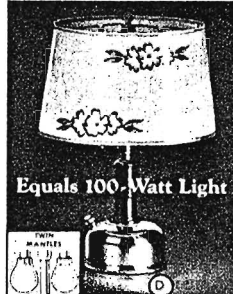

Equals 100-Watt Light