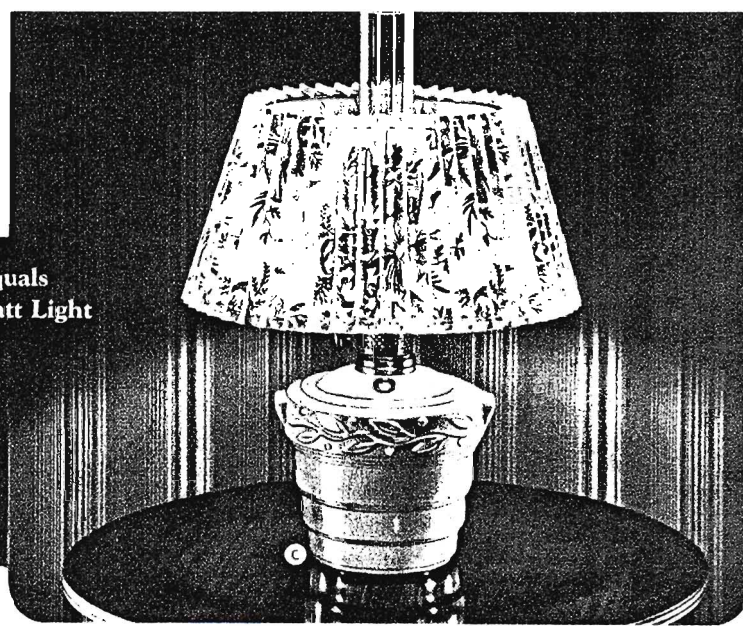

Sears No. 1 LIGHTMASTER . . . Reduced!

• The loveliest LIGHTMASTER of them all . . . priced low for this catalog! Floral design in green, rose and yellow decorates 16-in. diam. plated parchmentized shade. 8¼-inch hard pottery base has felt cushioned bottom. 1½-qt. fount; filler plug. Colors: Eggshell, Black or Brown. State color. A $6.95 value.
11 F 07743—About 24 in. overall. Shpg. wt., 13 lbs. . . . $4.45

†Parts for All Lightmasters are listed with Accessories below.