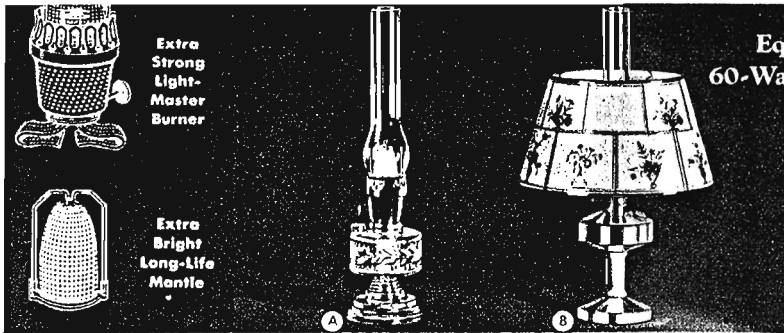

New! *Measured Lamplight* for Better Sight!

Sears Oil Lamps

NOW—you can select your lamp by light measurement to suit your needs!

LIGHTMASTER Mantle—Wick Kerosene Lamps

- Inexpensive to operate . . . about 1½¢ worth of fuel gives light for whole evening.
- Lights instantly . . . needs no pressure. Simply touch match to wick.
- Extra long-life mantles are extra bright . . . extra low priced.

Practical Glass Table Lamp
LIGHTMASTER's most reasonable. Charming leaf design on heavy glass fount. Holds 1-qt. kerosene. Filler plug. Complete with chimney, burner, wick, mantle and instructions. \$4.95 value.
 11 F 07746—Shpg. wt., 7 lbs. . . . \$3.45