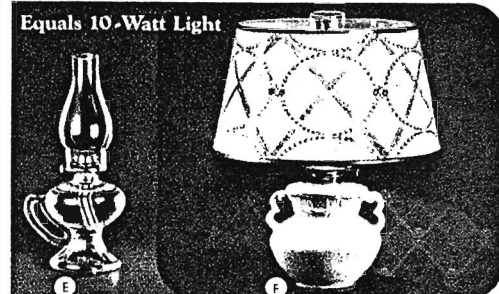

Equals 10-Watt Light

Pressure Lamp
(D) Reduced! Designed for Kerosene with super-generator and mica inner chimney. Marvelite 13-in. shade; rose and green design on ivory. Pump, mantles and accessories. $6.95 Value. Shipping weight, 8 lbs.
11 F 07705 . . . . . $4.95
Extra Generator.
11 F 7788—Wt. 3 oz. . . . 38c

Glass Table Lamp
(E) It's a genuine 95c value at a typical Sears low price! Large heavy clear glass fount is equipped with convenient side handle for carrying wherever lamp is needed. Holds 1 qt. Has No. 2 burner, wick and chimney. Shipping weight, 6 pounds.
11 F 07722 . . . . . 63c

Pottery Base
(F) Convenient handles. Ivory color 14-in. shade. Cap about 1 qt. lit. about 16 in. No. 2 burner, wick, chimney. State Eggshell or Brown. Shpg. wt., 8 lbs.
11 F 07791 . . . . . $1.17
11 F 2940—Shade only. For any Std. No. 2 chimney. Shpg. wt., 3 lbs. 49c