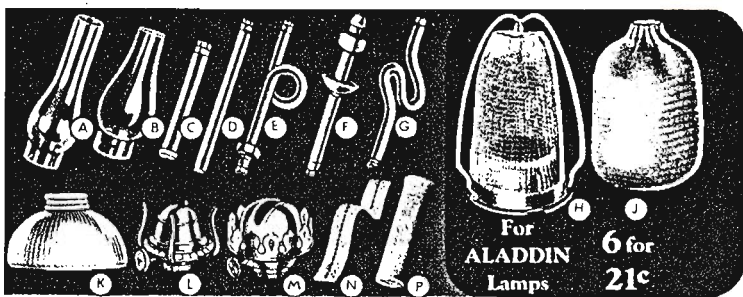

For ALADDIN Lamps 6 for 21c

Check This Table for Your Everyday Lighting Needs

Item	Cat. No.	Size	Shpg. Wt.	Price
(A) Rochester Chimneys	11 F 7755	2½-in. bottom	of 3—3 lbs.	3 for 36c
(B) Glass Chimneys	11 F 7757	No. 2—3-in. bottom	of 3—3 lbs.	3 for 23c
(C) Glass Chimneys	11 F 7758	No. 1—2½-in. bottom	of 3—3 lbs.	3 for 26c
(D) Generators	11 F 7759	3½-in. Fits 11-07701	1 oz.	33c
(E) Generators	11 F 7764	4½-in. Fits 11-07739	1 oz.	23c
(F) Generators	11 F 7763	4½-in. long	1 oz.	23c
(G) Generators	11 F 7762	4½-in. Fits 11-07702	1 oz.	27c
(H) Generators	11 F 7761	4½-in. long	1 oz.	23c
(I) Mantle for Aladdin lamp.	11 F 7784	No. 12 and new types	4 oz.	25c
(J) Mantle for Aladdin lamp.	11 F 7785	Old types and No. 11	4 oz.	25c
(K) 6 Rayon Mantles	11 F 7789	Standard (Junior)	of 6—1 oz.	6 for 21c
(L) 6 Rayon Mantles	11 F 7789	Large Single burner type	of 6—1 oz.	6 for 27c
(M) Burners	11 F 7752	10 in.	5 lbs.	69c
(N) Burners	11 F 7753	No. 2—1¼-in. opening	8 oz.	19c
(O) Burners	11 F 7753	1-inch	2 oz.	12 for 10c
(P) Flat Wicks	11 F 7750	½-inch	1 oz.	12 for 10c
(P) Rochester Round Wicks	11 F 7751	1-inch	2 oz.	12 for 17c
(P) Rochester Round Wicks	11 F 7751	Rochester or Rayo	3 oz.	8c
†Accessories for Lightmaster Mantle Lamps at Top of Page				
Mantle with holder	11 F 7769	New—Improved	6 oz.	25c
Chimney	11 F 2809	Complete	2 lbs.	29c
Burner and Wick	11 F 7789	Complete	1 lb.	$2.95
Wick with Holder	11 F 7789	Complete	8 oz.	17c
Parchmentized Shade	11 F 07778	16-in. Diam	3 lbs.	67c